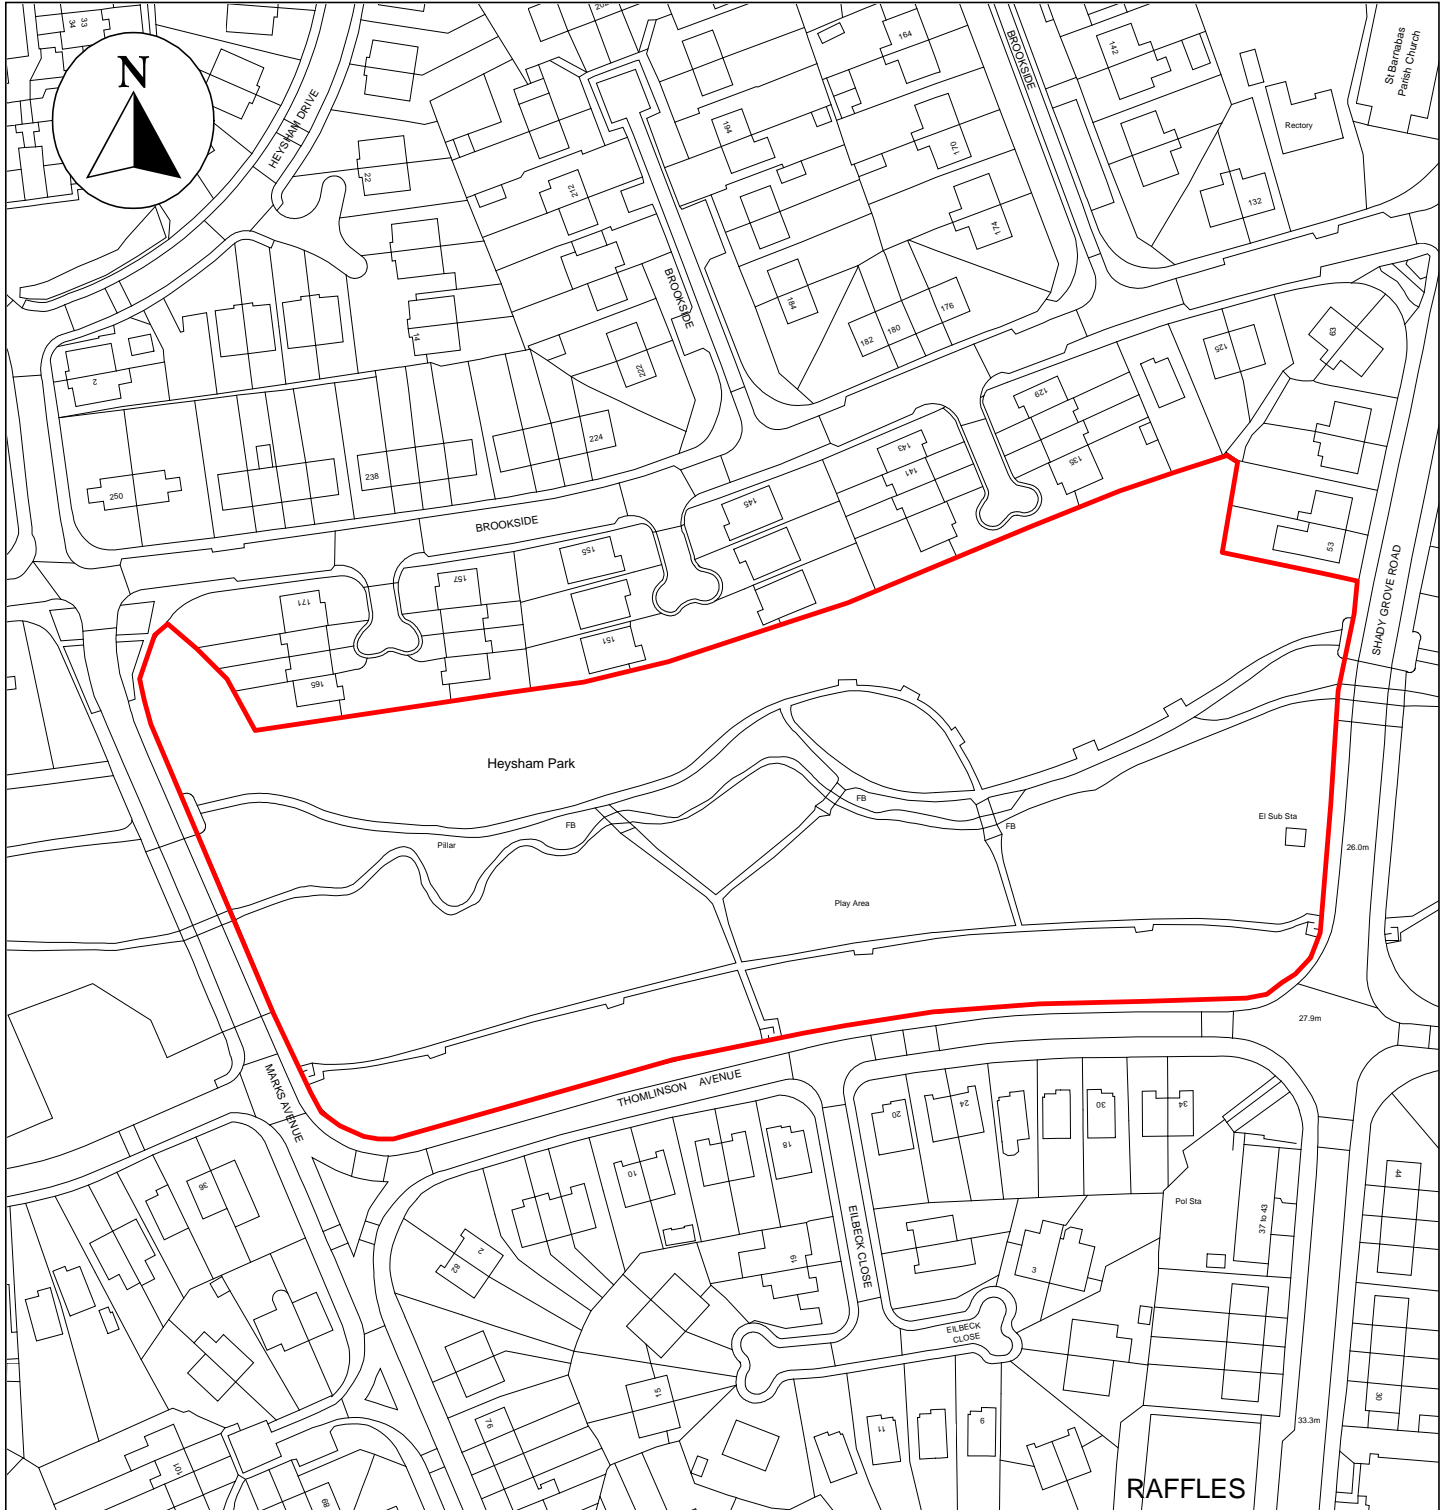

Public Space Protection Order Cumberland Council 2024

ANTI-SOCIAL BEHAVIOUR CRIME AND
POLICING ACT 2014

Heysham Park, Thomlinson Avenue, Carlisle, CA2 7BF

Neighbourhoods
Education and Enforcement
Allerdale House
Workington
CA14 3YJ

Scale: 1 : 1,500
Date: February 2024

©crown copyright database rights 2024
ordnance survey AC0000861732